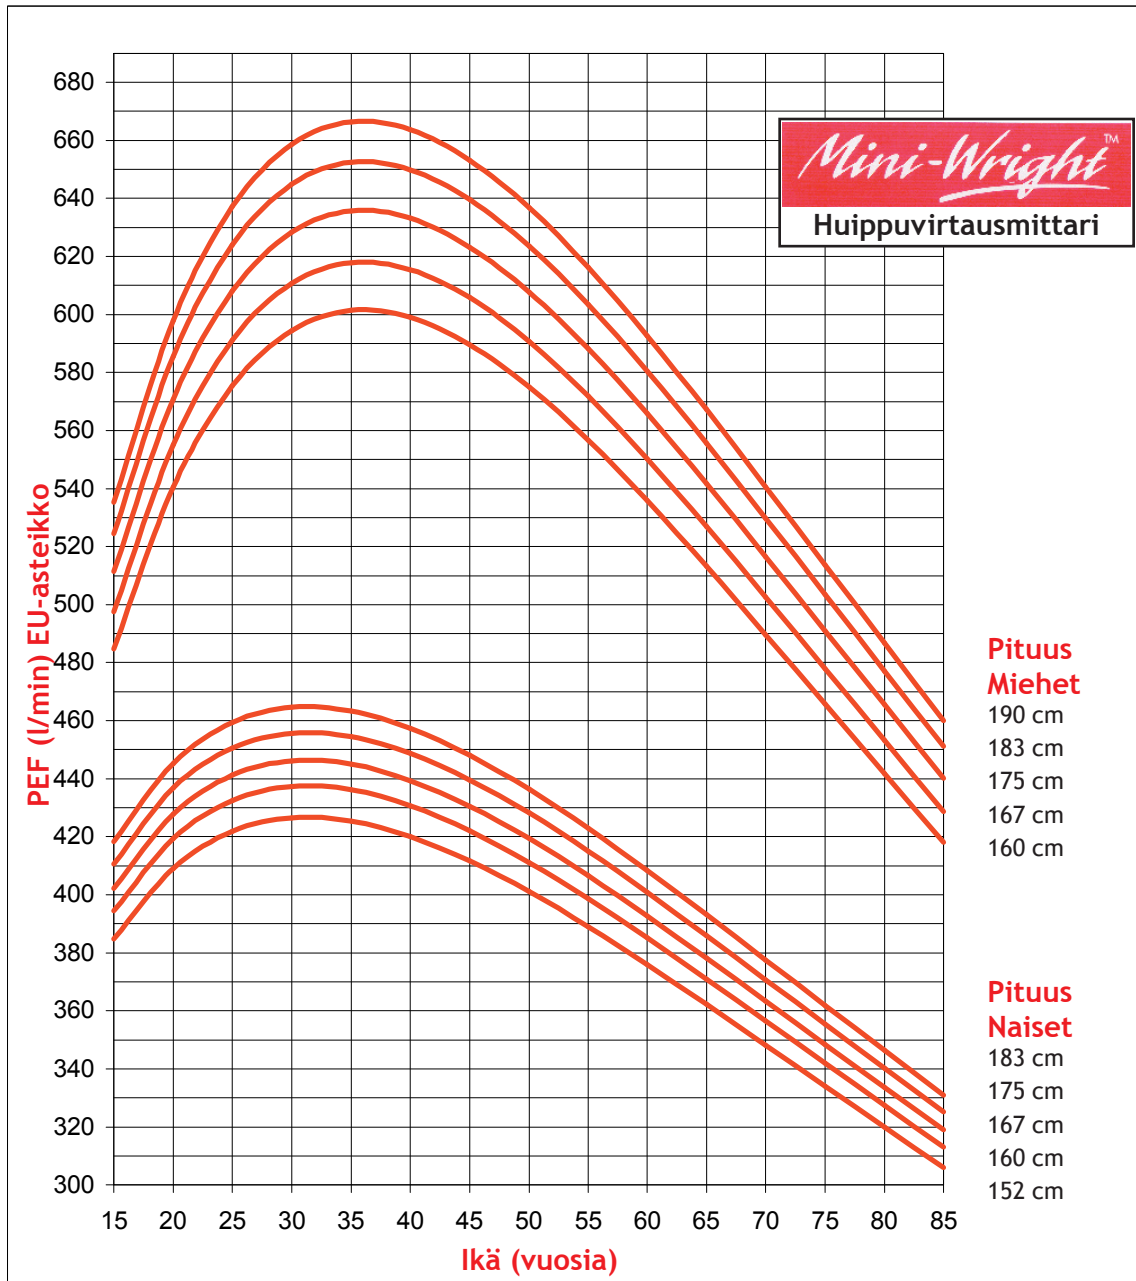

Aikuisten PEF-viitearvot

EU/EN13826-asteikolle (keltainen asteikko)

Adapted by Clement Clarke for use with EN13826 / EU scale peak flow meters
from Nunn AJ Gregg I, Br Med J 1989;298;1068-70